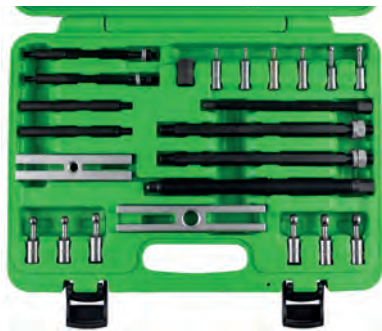

KIT DE EXTRATORES DE ROLAMENTOS COM ESFERAS FALSAS