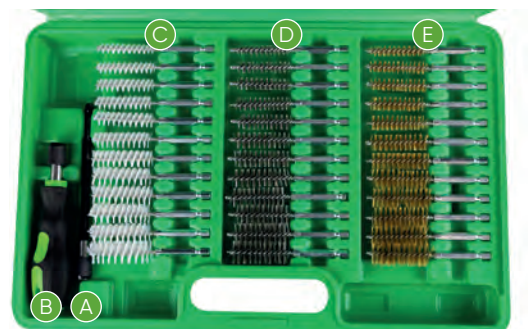

51951

15,60€

KIT DE 3 ESPÁTULAS DE AÇO

39, 65, 75mm

53339

9,50€

KIT DE 4 ESPÁTULAS DE AÇO

2, 3, 4, 6"

53589

12,10€

GRAMPEADOR INDUSTRIAL

REPOSIÇÕES DISPONÍVEIS

4-14mm

52700

20,50€

KIT DE ABOCARDADO DE TUBOS

3/16, 1/4, 5/16, 3/8, 1/2"

51853

18,00€

KIT DE 5 LIMAS DE AÇO

8" - 310mm

52905

28,00€

CURVA TUBOS 6-8-10MM

270mm

6, 8, 10mm

52760

4,10€

CEPILLO METÁLICO

290mm

Aço

52515

9,10€

KIT DE 3 ESCOVAS METÁLICAS

225mm

Latão, nylon e aço

51989

49,50€

KIT 38 ESCOVAS DE LIMPEZA METAL / PLÁSTICO

A	x1	
B	x1	1/4"
C	x12	8, 9, 10, 11, 12, 13, 14, 15, 16, 17, 18, 19mm
D	x12	8, 9, 10, 11, 12, 13, 14, 15, 16, 17, 18, 19mm
E	x12	8, 9, 10, 11, 12, 13, 14, 15, 16, 17, 18, 19mm