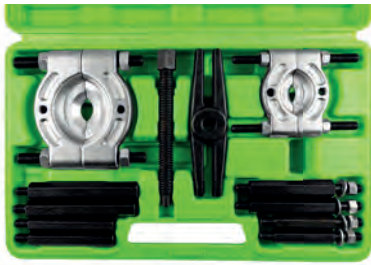

51125

88,00€

KIT DE EXTRATORES DE GUILHOTINA

x1	Ø50-75mm	x2	3/8" - 16x128mmL
x1	Ø30-50mm	x2	3/8" - 16x104mmL
x1	T16x3x170mmL	x2	3/8" - 16x128mmL
x1	160mmL	x2	3/8" - 16x105mmL

52626

49,00€

EXTRACTOR DE GUILHOTINA 75-105MM