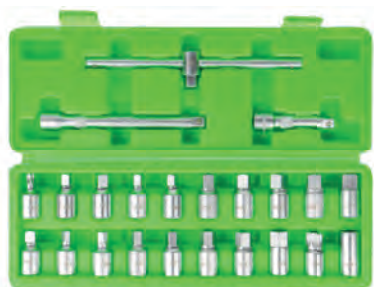

	x2	5/16", 3/8"
	x7	7, 8, 10, 11, 12, 13, 14mm
	x1	10mm
	x1	10mm
	x7	8, 9, 10, 12, 13, 14, 17mm
	x1	T45
	x1	M16
	x1	200mm
	x2	75, 150mm

15084

68,00€

MÓDULO DE EXTRAÇÃO DE TAMPÕES DE CÁRTER

	x2	5/16", 3/8"
	x7	7, 8, 10, 11, 12, 13, 14mm
	x1	10mm
	x1	10mm
	x7	8, 9, 10, 12, 13, 14, 17mm
	x1	T45
	x1	M16
	x1	200mm
	x1	150mm