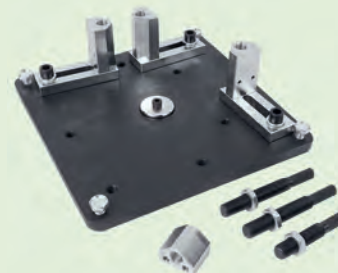

BASE DE SUPORTE PARA INSERÇÃO I EXTRAÇÃO DE CHUMACEIRAS

Capacidade	20T
Peso	13,00Kg
Dimensões (CxLxA)	300x300mm

52494

227,00€

FERRAMENTA UNIVERSAL DE REMOÇÃO / INSTALAÇÃO DE ROLAMENTOS E CASQUILHOS

Medidas	M10, M12, M16, M18
Adaptadores (diâmetro externo/interno)	90/80, 85/75, 82/72, 80/70, 78/68, 76/66, 74/64, 72/62, 70/60, 68/58, 66/56, 64/54, 62/52, 60/50, 58/48, 56/46, 54/44, 52/42, 50/40, 48/38, 46/36, 44/34

REPOSIÇÕES DISPONÍVEIS